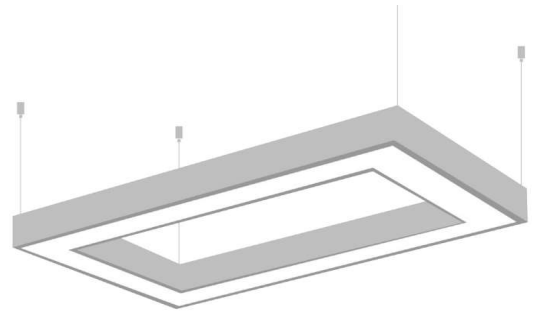

Sovitron Interior Pvt.Ltd.

Model Name

Rectangle Ring Pendant / DLARRECDPD-50

Description

Architectural Light

Technical description

Dimension	L=Customised H=60/90/95mm
Frame	Aluminium
Color Tempertaure	3000K
Power	50 W
Total Luminous Flux	4500 lm
Efficacy	90 lm/W
IP rating	50
Color Rendering	≥80
Mounting	Pendant
Optics	White Opal Diffuser
Dimming	NON-Dimmable
Operating Voltage	220-240 VAC
Standard Lifetime	L70 minimum at 50,000 burning hours

Image