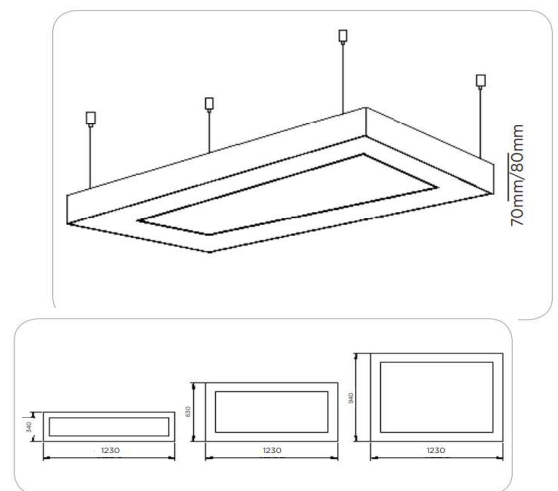

Sovitron Interior Pvt.Ltd.

Model Name

Rectangle Ring Pendant / DLARRECDPD-50

Description

Architectural Light

Technical description

Dimension	L=Customised H=60/90/95mm
Frame	Aluminium
Color Tempertaure	3000K
Power	50 W
Total Luminous Flux	4500 lm
Efficacy	90 lm/W
IP rating	50
Color Rendering	≥80
Mounting	Pendant
Optics	White Opal Diffuser
Dimming	NON-Dimmable
Operating Voltage	220-240 VAC
Standard Lifetime	L70 minimum at 50,000 burning hours

Image

Dimension diagram

Custom dimension, coating and installation available upon request

Remarks:-

Address: Plot #7 Saroorpur-Nangla Industrial Area,Ballabgarh-Sohna Road,Faridabad-121005

Email: info@sovitron.com